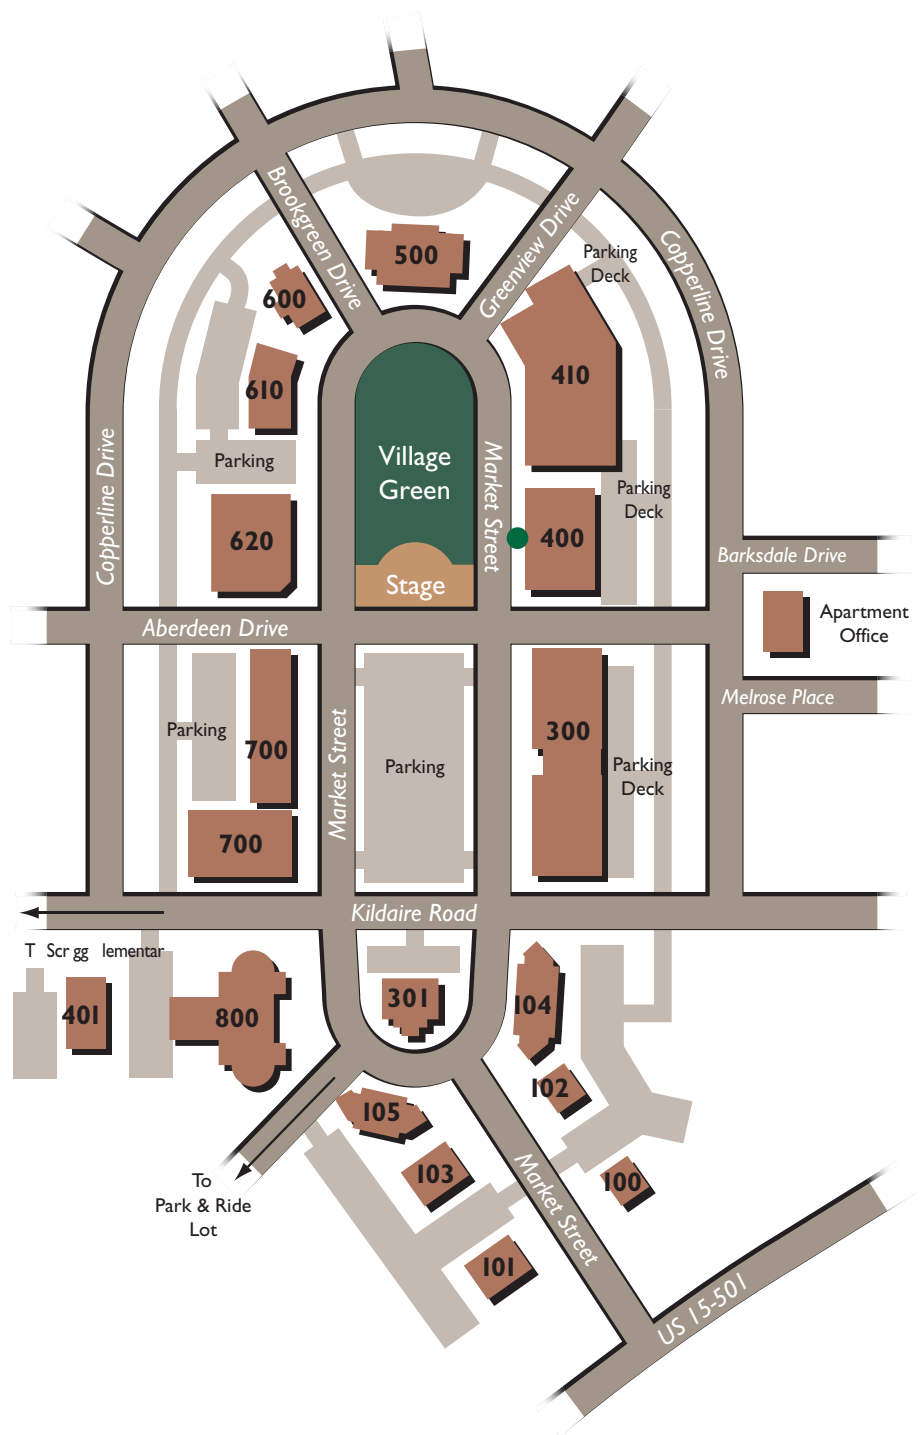

EDWARD JONES INVESTMENT

Our focus is on people who are interested in high-quality, low-risk investments.

400 Market Street, Ste. 115
Chapel Hill, NC 27516
919.929.1275
www.edwardjones.com

MARKET STREET

See what Market Street at Southern Village has to offer you. Visit us online at www.SouthernVillage.com