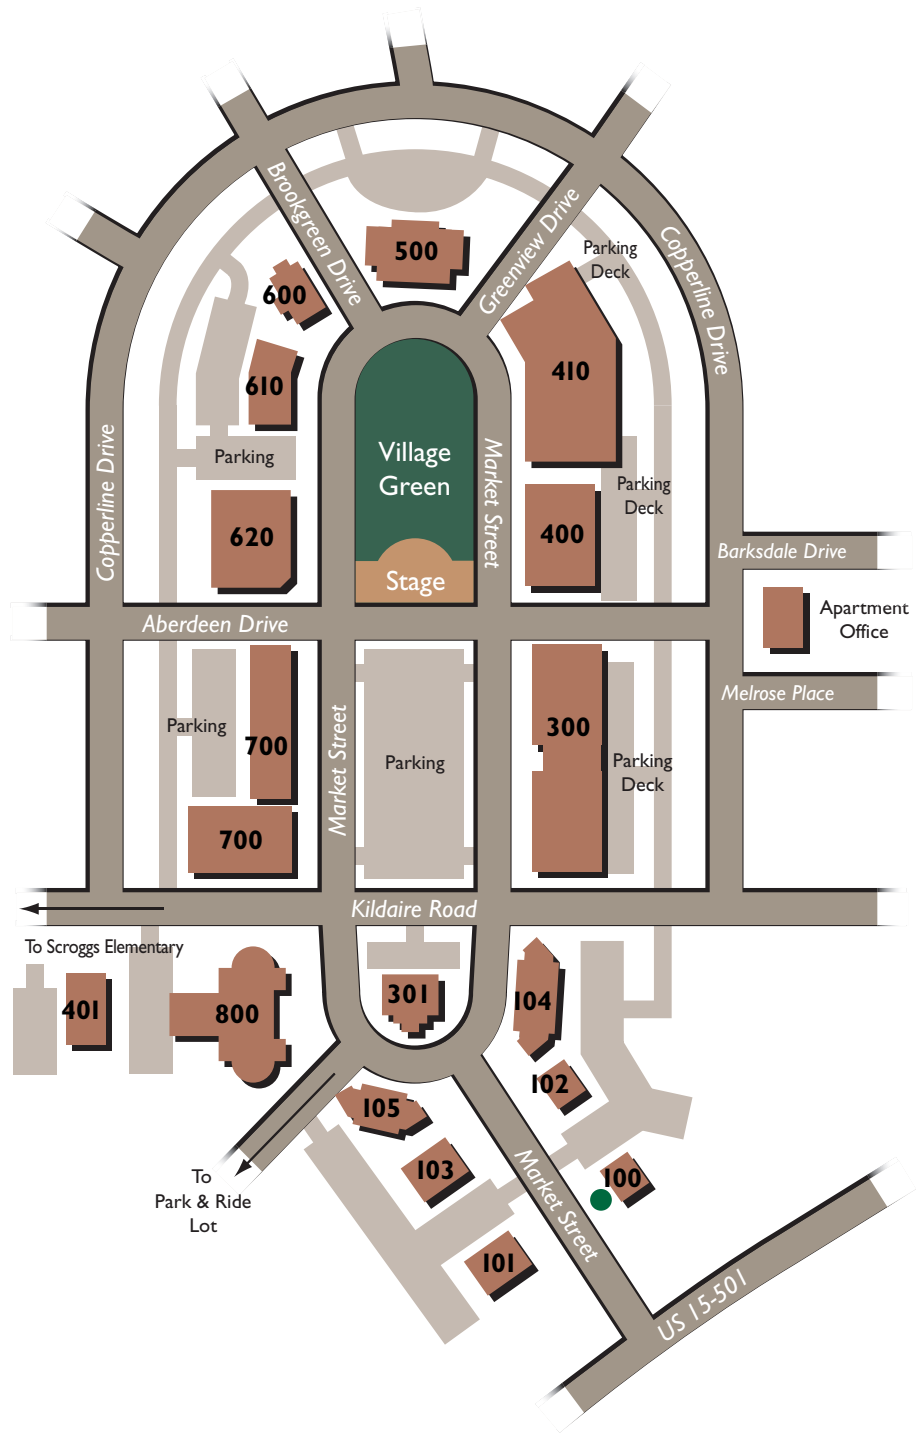

Come enjoy a fresh delicious sandwich at our new Tuscany designed Subway restaurant.

Subway
 400 Market Street
 Suite 100
 Chapel Hill NC 27516
 919.929.5584
www.subway.com

MARKET STREET

See what Market Street at Southern Village has to offer you. Visit us online at www.SouthernVillage.com