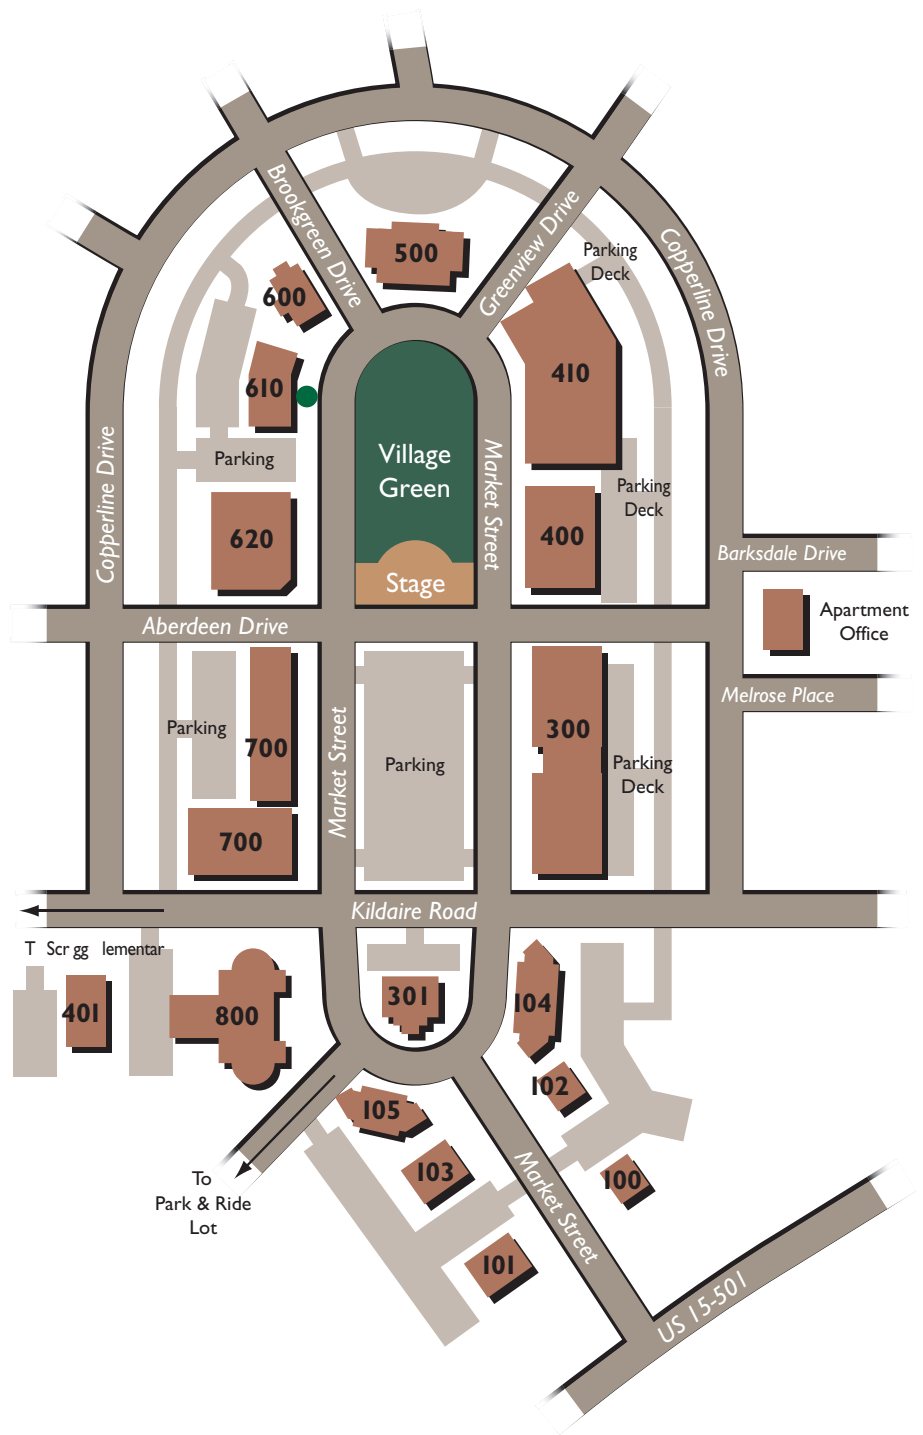

LA VITA DOLCE ESPRESSO & GELATO CAFE

A specialty espresso & gelato café offering a variety of hot & cold espresso drinks, grab n' go pastries, and decadent desserts.

Featuring 20 flavors of gelato and fresh fruit sorbet made in-house daily from imported, authentic ingredients.

Now offering wireless (even on the patio)!

610 Market Street, Ste. 101C
 Chapel Hill, NC 27516
 919.968.1635

MARKET STREET

See what Market Street at Southern Village has to offer you. Visit us online at www.SouthernVillage.com